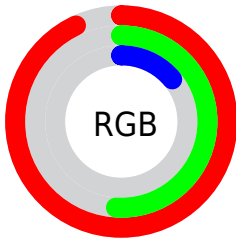

Distribution

- Red (93%)
- Green (51%)
- Blue (14%)