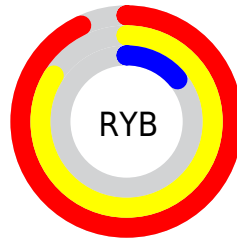

- Red (93%)
- Yellow (84%)
- Blue (14%)