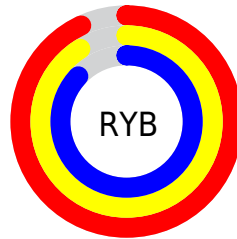

Red (93%)

Yellow (91%)

Blue (87%)