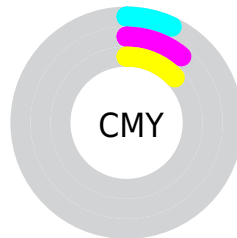

Details

The RYB color **237, 231, 223** is a light color, and the websafe version is hex FFFFFFFF. A complement of this color would be **223, 228, 237**, and the grayscale version is **230, 230, 230**.

A 20% lighter version of the original color is 255, 255, 255, and **181, 176, 168** is the 20% darker color. If you saturate the color by 10%, you get **237, 221, 199**, and if you desaturate by 10%, it is **237, 241, 247**.

Distribution

Red (93%)

Green (89%)

Blue (87%)

Red (93%)

Yellow (91%)

Blue (87%)

Cyan (0%)

Magenta (4%)

Yellow (6%)

Black (7%)

Cyan (7%)

Magenta (11%)

Yellow (13%)

Brightness & Saturation Gradients

These gradients show how the RYB color 237, 231, 223 changes by changing the brightness by 10 percent. The first figure shows a shift by +10% for each color and the second figure -10%.