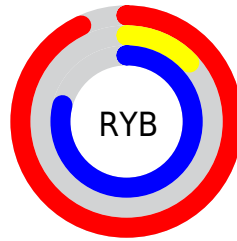

- Red (93%)
- Yellow (13%)
- Blue (79%)