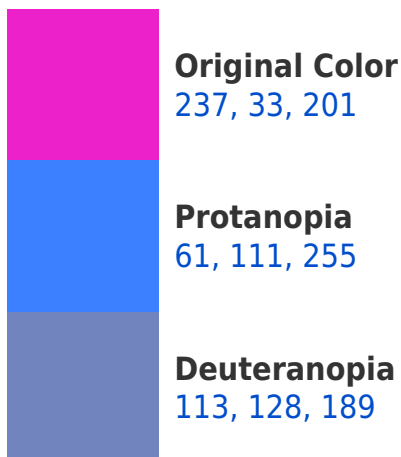

A 20% lighter version of the original color is **255, 108, 255**, and **176, 0, 146** is the 20% darker color. If you saturate the color by 10%, you get **237, 9, 197**, and if you desaturate by 10%, it is **237, 57, 205**.

Any Text WCAG AAA × Fail

If you want to check with other color combinations, try the [Color Contrast Checker](#).

RYB 237, 33, 201 Background

This preview shows how black text looks on a background with the RYB color 237, 33, 201.

This preview shows how white text looks on a background with the RYB color 237, 33, 201.

Color Blindness Simulation

Color vision deficiency is a very complex topic, and I could not describe the different causes any better than Wikipedia does, so if you want to learn more, you should check out their [article about color blindness](#).

Dichromacy

Tritanopia
227, 83, 88

Trichromacy

Original Color

237, 33, 201

Protanomaly

125, 94, 235

Deuteranomaly