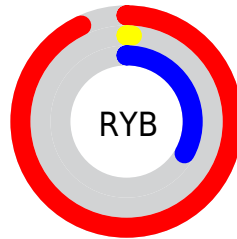

- Red (93%)
- Yellow (1%)
- Blue (33%)