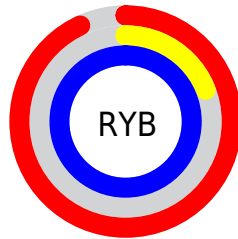

- Red (93%)
- Yellow (19%)
- Blue (100%)