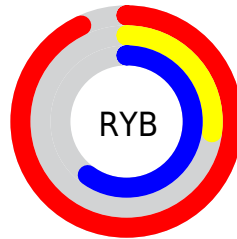

# Details

The RYB color **237, 69, 154** is a light color, and the websafe version is hex **FF3399**. The color can be described as light muted rose. A complement of this color would be **69, 181, 237**, and the grayscale version is **129, 129, 129**.

A 20% lighter version of the original color is **255, 129, 208**, and **176, 0, 103** is the 20% darker color. If you saturate the color by 10%, you get **237, 45, 142**, and if you desaturate by 10%, it is **237, 93, 166**.

# Distribution

Red (93%)

Green (27%)

Blue (60%)

Red (93%)

Yellow (27%)

Blue (60%)

Cyan (0%)