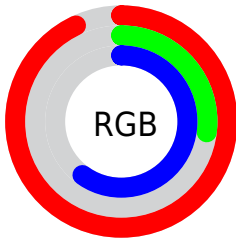

Distribution

Red (93%)

Green (27%)

Blue (60%)