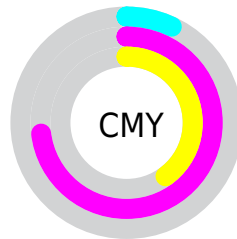

# Details

The RYB color **237, 69, 154** is a light color, and the websafe version is hex **FF3399**. The color can be described as light muted rose. A complement of this color would be **69, 181, 237**, and the grayscale version is **129, 129, 129**.

A 20% lighter version of the original color is **255, 129, 208**, and **176, 0, 103** is the 20% darker color. If you saturate the color by 10%, you get **237, 45, 142**, and if you desaturate by 10%, it is **237, 93, 166**.

# Distribution

Red (93%)

Green (27%)

Blue (60%)

Red (93%)

Yellow (27%)

Blue (60%)

Cyan (0%)

Magenta (71%)

Yellow (35%)

Black (7%)

Cyan (7%)

Magenta (73%)

Yellow (40%)