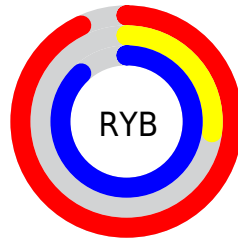

- Red (93%)
- Yellow (27%)
- Blue (88%)