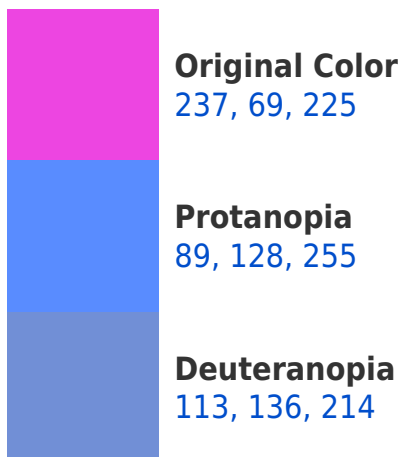

69, 176, 237

117, 106, 116

181, 0, 168

54, 0, 50

Previews

White Background

This preview shows how the RYB color 237, 69, 225 looks on a white background.

Color Contrast Check

RYB 237, 69, 225 Background

This preview shows how black text looks on a background with the RYB color 237, 69, 225.

This preview shows how white text looks on a background with the RYB color 237, 69, 225.

Dichromacy

Tritanopia
225, 106, 113

Trichromacy

Original Color

237, 69, 225

Protanomaly

143, 114, 244

Deuteranomaly

158, 116, 218

Tritanomaly

229, 93, 154

Monochromacy

Original Color

237, 69, 225

Achromatopsia

137, 137, 137