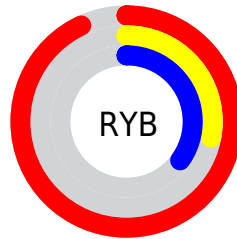

Details

The RYB color **237, 71, 90** is a dark color, and the websafe version is hex **FF6666**. The color can be described as dark muted red. A complement of this color would be **71, 159, 237**, and the grayscale version is **123, 123, 123**.

A 20% lighter version of the original color is **255, 129, 140**, and **174, 0, 45** is the 20% darker color. If you saturate the color by 10%, you get **237, 47, 69**, and if you desaturate by 10%, it is **237, 95, 111**.

Distribution

Red (93%)

Green (28%)

Blue (35%)

Red (93%)

Yellow (28%)

Blue (35%)

Cyan (0%)