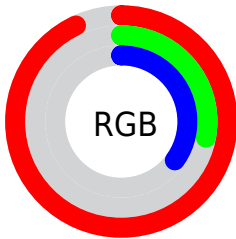

Distribution

Red (93%)

Green (28%)

Blue (35%)