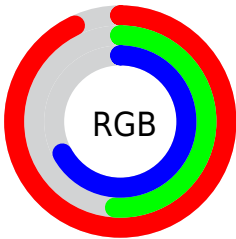

Distribution

- Red (93%)
- Green (51%)
- Blue (67%)