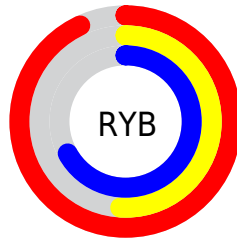

- Red (93%)
- Yellow (51%)
- Blue (67%)