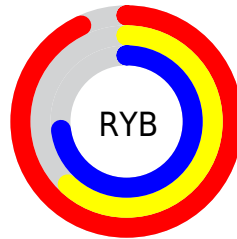

- Red (93%)
- Yellow (62%)
- Blue (73%)