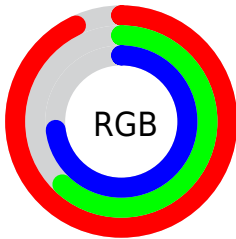

Distribution

- Red (93%)
- Green (62%)
- Blue (73%)