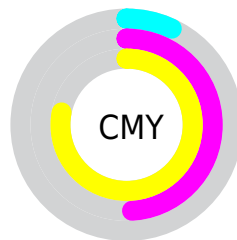

Details

The RYB color **238, 177, 57** is a dark color, and the websafe version is hex **CC6600**. The color can be described as middle washed orange. A complement of this color would be **57, 125, 238**, and the grayscale version is **154, 154, 154**.

A 20% lighter version of the original color is **249, 255, 108**, and **176, 140, 0** is the 20% darker color. If you saturate the color by 10%, you get **238, 170, 33**, and if you desaturate by 10%, it is **238, 183, 81**.

Distribution

- Red (93%)
- Green (51%)
- Blue (22%)

- Red (93%)
- Yellow (69%)
- Blue (22%)

- Cyan (0%)
- Magenta (46%)
- Yellow (76%)
- Black (7%)

- Cyan (7%)
- Magenta (49%)
- Yellow (78%)

Brightness & Saturation Gradients

These gradients show how the RYB color 238, 177, 57 changes by changing the brightness by 10 percent. The first figure shows a shift by +10% for each color and the second figure -10%.

Similar to the brightness gradients but the following saturation gradients show a change of the RYB color 238, 177, 57 by changing the saturation by 10% instead.