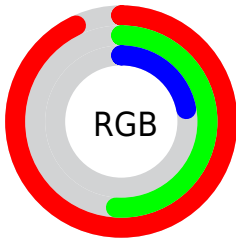

Distribution

- Red (93%)
- Green (51%)
- Blue (22%)