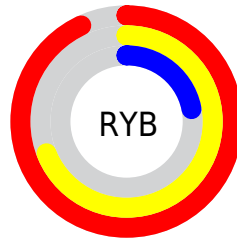

- Red (93%)
- Yellow (69%)
- Blue (22%)