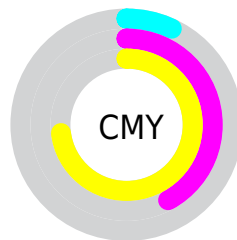

Details

The RYB color **238, 219, 68** is a light color, and the websafe version is hex **FF9933**. The color can be described as light muted orange. A complement of this color would be **68, 127, 238**, and the grayscale version is **166, 166, 166**.

A 20% lighter version of the original color is **207, 255, 120**, and **167, 177, 12** is the 20% darker color. If you saturate the color by 10%, you get **238, 215, 44**, and if you desaturate by 10%, it is **238, 223, 92**.

Distribution

- Red (93%)
- Green (58%)
- Blue (27%)

- Red (93%)
- Yellow (86%)
- Blue (27%)

- Cyan (0%)
- Magenta (38%)
- Yellow (71%)
- Black (7%)

- Cyan (7%)
- Magenta (42%)
- Yellow (73%)

Brightness & Saturation Gradients

These gradients show how the RYB color 238, 219, 68 changes by changing the brightness by 10 percent. The first figure shows a shift by +10% for each color and the second figure -10%.

Similar to the brightness gradients but the following saturation gradients show a change of the RYB color 238, 219, 68 by changing the saturation by 10% instead.