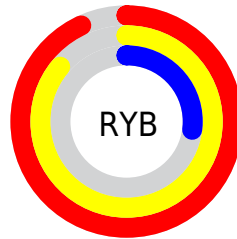

- Red (93%)
- Yellow (86%)
- Blue (27%)