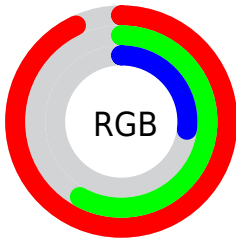

Distribution

- Red (93%)
- Green (58%)
- Blue (27%)