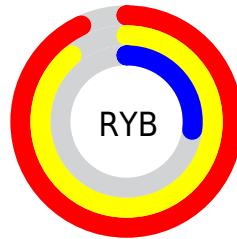

Details

The RYB color **238, 226, 68** is a light color, and the websafe version is hex **FF9933**. The color can be described as light muted orange. A complement of this color would be **68, 126, 238**, and the grayscale version is **167, 167, 167**.

A 20% lighter version of the original color is **199, 255, 120**, and **160, 177, 12** is the 20% darker color. If you saturate the color by 10%, you get **238, 226, 44**, and if you desaturate by 10%, it is **238, 226, 92**.

Distribution

Red (93%)

Green (59%)

Blue (27%)

Red (93%)

Yellow (89%)

Blue (27%)

Cyan (0%)