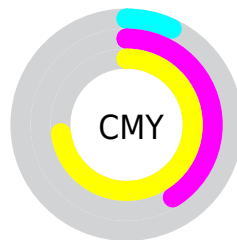

Details

The RYB color **238, 226, 68** is a light color, and the websafe version is hex **FF9933**. The color can be described as light muted orange. A complement of this color would be **68, 126, 238**, and the grayscale version is **167, 167, 167**.

A 20% lighter version of the original color is **199, 255, 120**, and **160, 177, 12** is the 20% darker color. If you saturate the color by 10%, you get **238, 226, 44**, and if you desaturate by 10%, it is **238, 226, 92**.

Distribution

Red (93%)

Green (59%)

Blue (27%)

Red (93%)

Yellow (89%)

Blue (27%)

Cyan (0%)

Magenta (37%)

Yellow (71%)

Black (7%)

Cyan (7%)

Magenta (41%)

Yellow (73%)

Brightness & Saturation Gradients

These gradients show how the RYB color 238, 226, 68 changes by changing the brightness by 10 percent. The first figure shows a shift by +10% for each color and the second figure -10%.