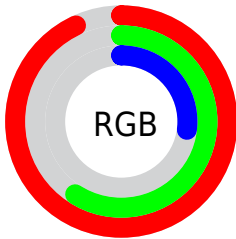

Distribution

Red (93%)

Green (59%)

Blue (27%)