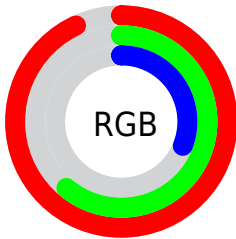

Distribution

- Red (93%)
- Green (61%)
- Blue (31%)