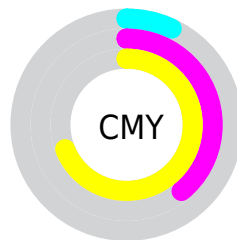

Details

The RYB color **238, 226, 78** is a light color, and the websafe version is hex **FF9966**. The color can be described as light muted orange. A complement of this color would be **78, 133, 238**, and the grayscale version is **171, 171, 171**.

A 20% lighter version of the original color is **200, 255, 130**, and **171, 177, 26** is the 20% darker color. If you saturate the color by 10%, you get **238, 226, 54**, and if you desaturate by 10%, it is **238, 227, 102**.

Distribution

- Red (93%)
- Green (61%)
- Blue (31%)

- Red (93%)
- Yellow (89%)
- Blue (31%)

- Cyan (0%)
- Magenta (35%)
- Yellow (67%)
- Black (7%)

- Cyan (7%)
- Magenta (39%)
- Yellow (69%)

Brightness & Saturation Gradients

These gradients show how the RYB color 238, 226, 78 changes by changing the brightness by 10 percent. The first figure shows a shift by +10% for each color and the second figure -10%.

Similar to the brightness gradients but the following saturation gradients show a change of the RYB color 238, 226, 78 by changing the saturation by 10% instead.