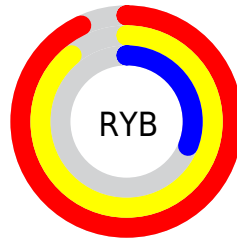

- Red (93%)
- Yellow (89%)
- Blue (31%)