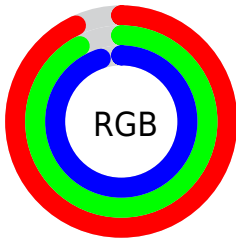

Distribution

- Red (93%)
- Green (92%)
- Blue (95%)