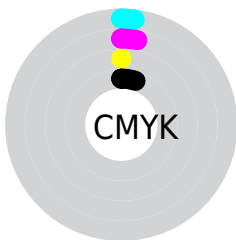

Details

The RYB color **238, 235, 242** is a light color, and the websafe version is hex FFFFFFFF. A complement of this color would be **235, 242, 238**, and the grayscale version is **237, 237, 237**.

A 20% lighter version of the original color is 255, 255, 255, and **182, 179, 186** is the 20% darker color. If you saturate the color by 10%, you get **224, 211, 242**, and if you desaturate by 10%, it is 242, 255, 245.

Distribution

- Red (93%)
- Green (92%)
- Blue (95%)

- Red (93%)
- Yellow (92%)
- Blue (95%)

- Cyan (2%)
- Magenta (3%)
- Yellow (0%)
- Black (5%)

- Cyan (7%)
- Magenta (8%)
- Yellow (5%)

Brightness & Saturation Gradients