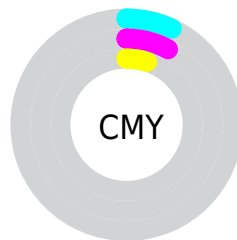

Details

The RYB color **238, 235, 242** is a light color, and the websafe version is hex FFFFFFFF. A complement of this color would be **235, 242, 238**, and the grayscale version is **237, 237, 237**.

A 20% lighter version of the original color is 255, 255, 255, and **182, 179, 186** is the 20% darker color. If you saturate the color by 10%, you get **224, 211, 242**, and if you desaturate by 10%, it is 242, 255, 245.

Distribution

- Red (93%)
- Green (92%)
- Blue (95%)

- Red (93%)
- Yellow (92%)
- Blue (95%)

- Cyan (2%)
- Magenta (3%)
- Yellow (0%)
- Black (5%)

- Cyan (7%)
- Magenta (8%)
- Yellow (5%)

Brightness & Saturation Gradients

These gradients show how the RYB color 238, 235, 242 changes by changing the brightness by 10 percent. The first figure shows a shift by +10% for each color and the second figure -10%.

Similar to the brightness gradients but the following saturation gradients show a change of the RYB color 238, 235, 242 by changing the saturation by 10% instead.