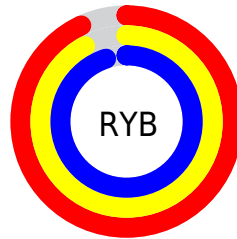

- Red (93%)
- Yellow (92%)
- Blue (95%)