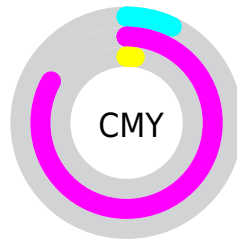

Details

The RYB color **238, 44, 251** is a light color, and the websafe version is hex **FF33FF**. The color can be described as light washed magenta. A complement of this color would be **44, 251, 238**, and the grayscale version is **125, 125, 125**.

A 20% lighter version of the original color is **255, 116, 255**, and **177, 0, 193** is the 20% darker color. If you saturate the color by 10%, you get **236, 19, 251**, and if you desaturate by 10%, it is **240, 69, 251**.

Distribution

- Red (93%)
- Green (17%)
- Blue (98%)

- Red (93%)
- Yellow (17%)
- Blue (98%)

- Cyan (5%)
- Magenta (82%)
- Yellow (0%)
- Black (2%)

- Cyan (7%)
- Magenta (83%)
- Yellow (2%)

Brightness & Saturation Gradients

These gradients show how the RYB color 238, 44, 251 changes by changing the brightness by 10 percent. The first figure shows a shift by +10% for each color and the second figure -10%.

Similar to the brightness gradients but the following saturation gradients show a change of the RYB color 238, 44, 251 by changing the saturation by 10% instead.