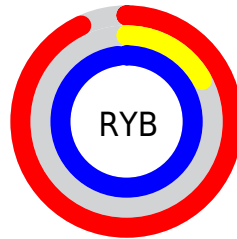

- Red (93%)
- Yellow (17%)
- Blue (98%)