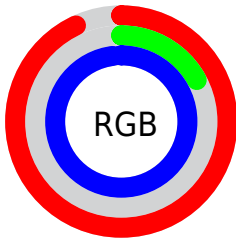

Distribution

- Red (93%)
- Green (17%)
- Blue (98%)