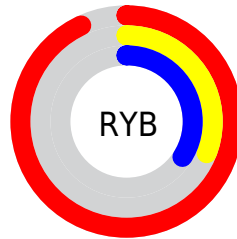

Details

The RYB color **238, 79, 87** is a dark color, and the websafe version is hex **FF6666**. The color can be described as dark muted red. A complement of this color would be **79, 161, 238**, and the grayscale version is **128, 128, 128**.

A 20% lighter version of the original color is **255, 136, 137**, and **175, 0, 42** is the 20% darker color. If you saturate the color by 10%, you get **238, 55, 64**, and if you desaturate by 10%, it is **238, 103, 110**.

Distribution

Red (93%)

Green (31%)

Blue (34%)

Red (93%)

Yellow (31%)

Blue (34%)

Cyan (0%)