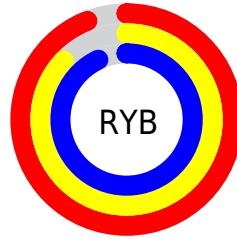

- Red (94%)
- Yellow (87%)
- Blue (93%)