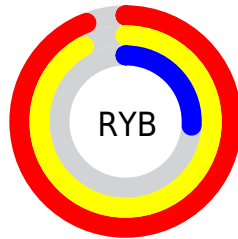

- Red (94%)
- Yellow (92%)
- Blue (26%)