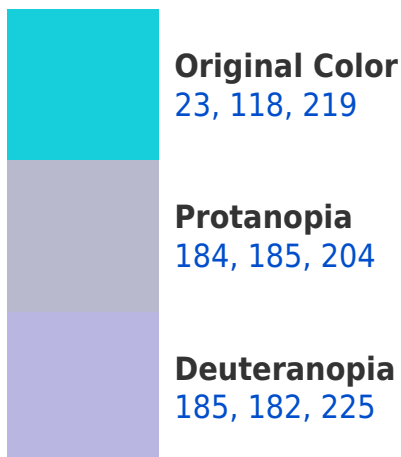

A 20% lighter version of the original color is **113, 184, 255**, and **0, 79, 164** is the 20% darker color. If you saturate the color by 10%, you get **1, 107, 219**, and if you desaturate by 10%, it is **45, 129, 219**.

Any Text WCAG AAA ✓ Pass

If you want to check with other color combinations, try the [Color Contrast Checker](#).

RYB 23, 118, 219 Background

This preview shows how black text looks on a background with the RYB color 23, 118, 219.

This preview shows how white text looks on a background with the RYB color 23, 118, 219.

Color Blindness Simulation

Color vision deficiency is a very complex topic, and I could not describe the different causes any better than Wikipedia does, so if you want to learn more, you should check out their [article about color blindness](#).

Dichromacy

Tritanopia
31, 123, 223

Trichromacy

Original Color
23, 118, 219

Protanomaly
125, 163, 209

Deuteranomaly
126, 165, 223

Tritanomaly
28, 121, 222

Monochromacy