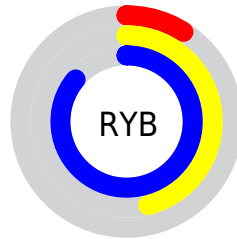

- Red (9%)
- Yellow (46%)
- Blue (86%)