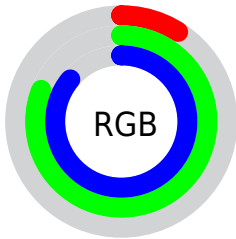

Distribution

- Red (9%)
- Green (81%)
- Blue (86%)