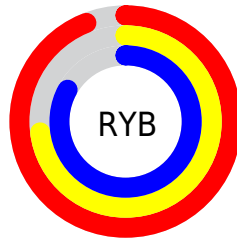

- Red (94%)
- Yellow (73%)
- Blue (83%)