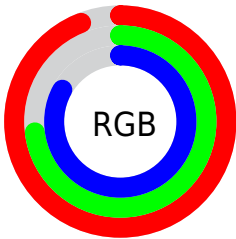

Distribution

- Red (94%)
- Green (73%)
- Blue (83%)