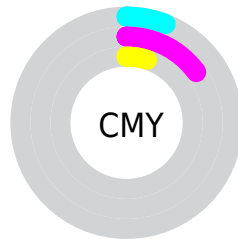

Details

The RYB color **240, 217, 241** is a light color, and the websafe version is hex **CCCCCC**. A complement of this color would be **217, 241, 240**, and the grayscale version is **227, 227, 227**.

A 20% lighter version of the original color is 255, 255, 255, and **184, 162, 185** is the 20% darker color. If you saturate the color by 10%, you get **239, 193, 241**, and if you desaturate by 10%, it is **241, 241, 241**.

Distribution

Red (94%)

Green (85%)

Blue (95%)

Red (94%)

Yellow (85%)

Blue (95%)

Cyan (0%)

Magenta (10%)

Yellow (0%)

Black (5%)

Cyan (6%)

Magenta (15%)

Yellow (5%)

Brightness & Saturation Gradients

These gradients show how the RYB color 240, 217, 241 changes by changing the brightness by 10 percent. The first figure shows a shift by +10% for each color and the second figure -10%.