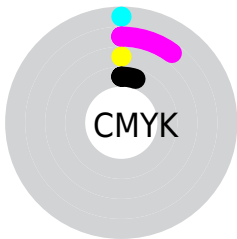

Details

The RYB color **240, 217, 241** is a light color, and the websafe version is hex **CCCCCC**. A complement of this color would be **217, 241, 240**, and the grayscale version is **227, 227, 227**.

A 20% lighter version of the original color is 255, 255, 255, and **184, 162, 185** is the 20% darker color. If you saturate the color by 10%, you get **239, 193, 241**, and if you desaturate by 10%, it is **241, 241, 241**.

Distribution

Red (94%)

Green (85%)

Blue (95%)

Red (94%)

Yellow (85%)

Blue (95%)

Cyan (0%)

Magenta (10%)

Yellow (0%)

Black (5%)

Cyan (6%)

Magenta (15%)

Yellow (5%)

Brightness & Saturation Gradients

These gradients show how the RYB color 240, 217, 241 changes by changing the brightness by 10 percent. The first figure shows a shift by +10% for each color and the second figure -10%.