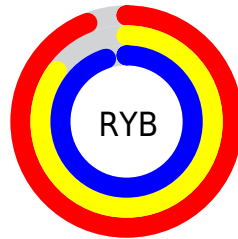

Details

The RYB color **240, 217, 241** is a light color, and the websafe version is hex **CCCCCC**. A complement of this color would be **217, 241, 240**, and the grayscale version is **227, 227, 227**.

A 20% lighter version of the original color is 255, 255, 255, and **184, 162, 185** is the 20% darker color. If you saturate the color by 10%, you get **239, 193, 241**, and if you desaturate by 10%, it is **241, 241, 241**.

Distribution

Red (94%)

Green (85%)

Blue (95%)

Red (94%)

Yellow (85%)

Blue (95%)

Cyan (0%)