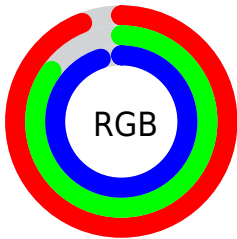

Distribution

Red (94%)

Green (85%)

Blue (95%)