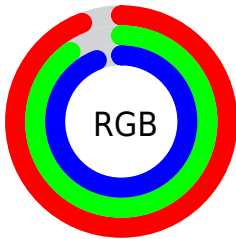

Distribution

- Red (94%)
- Green (90%)
- Blue (94%)