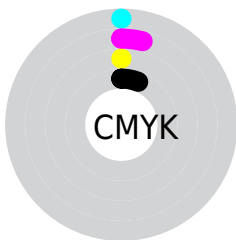

Color

R_YB(240, 230, 240)

Conversions

Conversions Part 1

Format	Color
Hex	F0E6F0
RGB	240, 230, 240
RGB Percent	94%, 90%, 94%
CMY	0.0588, 0.0980, 0.0588
CMYK	0.00, 0.04, 0.00, 0.06
HSL	300°, 25%, 92%
HSV	300°, 4%, 94%
XYZ	79.9602, 81.4102, 93.9375
YIQ	234.1300, 2.7500, 5.2300

Conversions

Conversions Part 2

Format	Color
R _Y B	240, 230, 240
Decimal	15787760
CIE Lab	92.31, 5.14, -3.65
CIE LCh	92, 6.300, 324.624
Yxy	81.4102, 0.3132, 0.3189
Android (android.graphics.Color)	4293977840 (0xFF0E6F0)
YUV	234.1300, 2.8939, 5.1480
Hunter-Lab	90.2276, 0.2894, 1.4315

Details

The RYB color `240, 230, 240` is a light color, and the websafe version is hex `FFFFFF`. A complement of this color would be `230, 240, 240`, and the grayscale version is `234, 234, 234`.

A 20% lighter version of the original color is `255, 255, 255`, and `184, 175, 184` is the 20% darker color. If you saturate the color by 10%, you get `240, 206, 240`, and if you desaturate by 10%, it is `240, 254, 254`.

Distribution

- Red (94%)
- Green (90%)
- Blue (94%)

- Red (94%)
- Yellow (90%)
- Blue (94%)

- Cyan (0%)
- Magenta (4%)
- Yellow (0%)
- Black (6%)

- Cyan (6%)
- Magenta (10%)
- Yellow (6%)

Brightness & Saturation Gradients