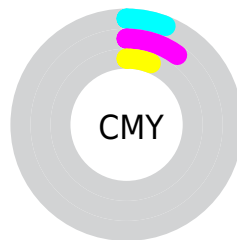

Details

The RYB color `240, 230, 240` is a light color, and the websafe version is hex `FFFFFF`. A complement of this color would be `230, 240, 240`, and the grayscale version is `234, 234, 234`.

A 20% lighter version of the original color is `255, 255, 255`, and `184, 175, 184` is the 20% darker color. If you saturate the color by 10%, you get `240, 206, 240`, and if you desaturate by 10%, it is `240, 254, 254`.

Distribution

- Red (94%)
- Green (90%)
- Blue (94%)

- Red (94%)
- Yellow (90%)
- Blue (94%)

- Cyan (0%)
- Magenta (4%)
- Yellow (0%)
- Black (6%)

- Cyan (6%)
- Magenta (10%)
- Yellow (6%)

Brightness & Saturation Gradients

These gradients show how the RYB color 240, 230, 240 changes by changing the brightness by 10 percent. The first figure shows a shift by +10% for each color and the second figure -10%.

Similar to the brightness gradients but the following saturation gradients show a change of the RYB color 240, 230, 240 by changing the saturation by 10% instead.