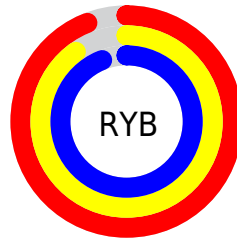

Conversions

Conversions Part 2

Format	Color
R _Y B	240, 230, 240
Decimal	15787760
CIE Lab	92.31, 5.14, -3.65
CIE LCh	92, 6.300, 324.624
Yxy	81.4102, 0.3132, 0.3189
Android (android.graphics.Color)	4293977840 (0xFF0E6F0)
YUV	234.1300, 2.8939, 5.1480
Hunter-Lab	90.2276, 0.2894, 1.4315

Details

The RYB color `240, 230, 240` is a light color, and the websafe version is hex `FFFFFF`. A complement of this color would be `230, 240, 240`, and the grayscale version is `234, 234, 234`.

A 20% lighter version of the original color is `255, 255, 255`, and `184, 175, 184` is the 20% darker color. If you saturate the color by 10%, you get `240, 206, 240`, and if you desaturate by 10%, it is `240, 254, 254`.

Distribution

- Red (94%)
- Green (90%)
- Blue (94%)

- Red (94%)
- Yellow (90%)
- Blue (94%)

- Cyan (0%)
- Magenta (4%)
- Yellow (0%)
- Black (6%)

- Cyan (6%)
- Magenta (10%)
- Yellow (6%)

Brightness & Saturation Gradients