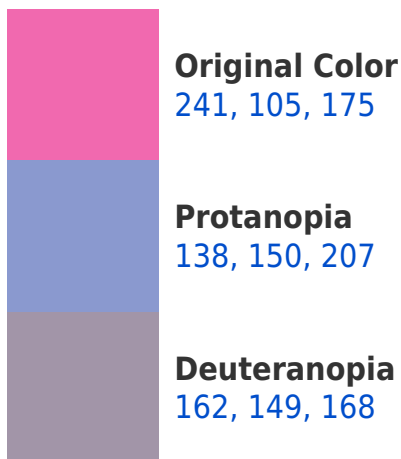

A 20% lighter version of the original color is **255, 161, 231**, and **182, 47, 123** is the 20% darker color. If you saturate the color by 10%, you get **241, 81, 163**, and if you desaturate by 10%, it is **241, 129, 187**.

Large Text (above 18pt) WCAG AAA ✓ Pass

Any Text WCAG AAA ✓ Pass

If you want to check with other color combinations, try the [Color Contrast Checker](#).

RYB 241, 105, 175 Background

This preview shows how black text looks on a background with the RYB color 241, 105, 175.

This preview shows how white text looks on a background with the RYB color 241, 105, 175.

Color Blindness Simulation

Color vision deficiency is a very complex topic, and I could not describe the different causes any better than Wikipedia does, so if you want to learn more, you should check out their [article about color blindness](#).

Dichromacy

Tritanopia
237, 116, 124

Trichromacy

Original Color

241, 105, 175

Protanomaly

175, 135, 195

Deuteranomaly