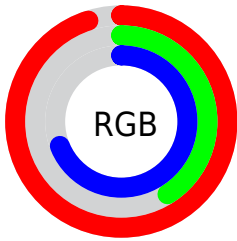

Distribution

- Red (95%)
- Green (41%)
- Blue (69%)