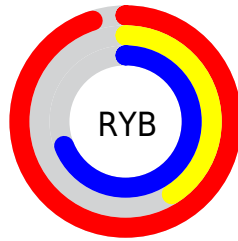

- Red (95%)
- Yellow (41%)
- Blue (69%)