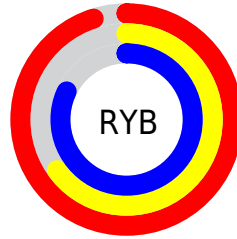

- Red (95%)
- Yellow (65%)
- Blue (82%)