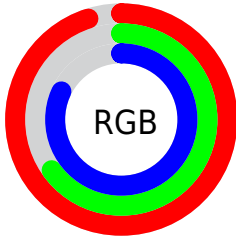

Distribution

- Red (95%)
- Green (65%)
- Blue (82%)