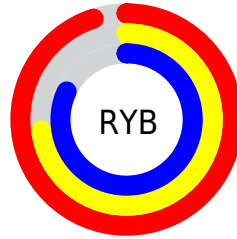

- Red (95%)
- Yellow (73%)
- Blue (82%)