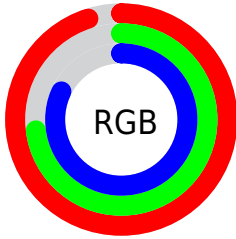

Distribution

- Red (95%)
- Green (73%)
- Blue (82%)