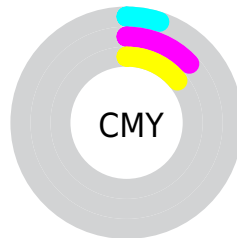

Details

The RYB color **241, 224, 219** is a light color, and the websafe version is hex **CCCCCC**. A complement of this color would be **219, 229, 241**, and the grayscale version is **228, 228, 228**.

A 20% lighter version of the original color is 255, 255, 255, and **185, 169, 164** is the 20% darker color. If you saturate the color by 10%, you get **241, 205, 195**, and if you desaturate by 10%, it is **241, 242, 243**.

Distribution

- Red (95%)
- Green (87%)
- Blue (86%)

- Red (95%)
- Yellow (88%)
- Blue (86%)

- Cyan (0%)
- Magenta (7%)
- Yellow (9%)
- Black (5%)

- Cyan (5%)
- Magenta (13%)
- Yellow (14%)

Brightness & Saturation Gradients

These gradients show how the RYB color 241, 224, 219 changes by changing the brightness by 10 percent. The first figure shows a shift by +10% for each color and the second figure -10%.

Similar to the brightness gradients but the following saturation gradients show a change of the RYB color 241, 224, 219 by changing the saturation by 10% instead.