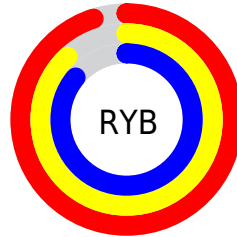

- Red (95%)
- Yellow (88%)
- Blue (86%)