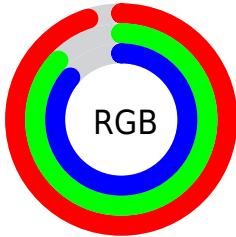

Distribution

- Red (95%)
- Green (87%)
- Blue (86%)