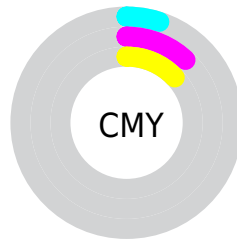

Details

The RYB color **241, 225, 221** is a light color, and the websafe version is hex **CCCCCC**. A complement of this color would be **221, 230, 241**, and the grayscale version is **229, 229, 229**.

A 20% lighter version of the original color is **255, 255, 255**, and **185, 170, 166** is the 20% darker color. If you saturate the color by 10%, you get **241, 205, 197**, and if you desaturate by 10%, it is **241, 243, 245**.

Distribution

- Red (95%)
- Green (88%)
- Blue (87%)

- Red (95%)
- Yellow (88%)
- Blue (87%)

- Cyan (0%)
- Magenta (7%)
- Yellow (8%)
- Black (5%)

- Cyan (5%)
- Magenta (12%)
- Yellow (13%)

Brightness & Saturation Gradients

These gradients show how the RYB color 241, 225, 221 changes by changing the brightness by 10 percent. The first figure shows a shift by +10% for each color and the second figure -10%.

Similar to the brightness gradients but the following saturation gradients show a change of the RYB color 241, 225, 221 by changing the saturation by 10% instead.