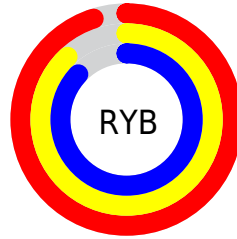

- Red (95%)
- Yellow (88%)
- Blue (87%)