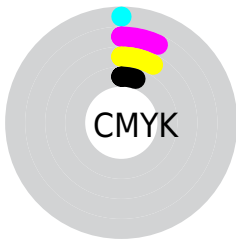

Details

The RYB color **241, 225, 221** is a light color, and the websafe version is hex **CCCCCC**. A complement of this color would be **221, 230, 241**, and the grayscale version is **229, 229, 229**.

A 20% lighter version of the original color is **255, 255, 255**, and **185, 170, 166** is the 20% darker color. If you saturate the color by 10%, you get **241, 205, 197**, and if you desaturate by 10%, it is **241, 243, 245**.

Distribution

- Red (95%)
- Green (88%)
- Blue (87%)

- Red (95%)
- Yellow (88%)
- Blue (87%)

- Cyan (0%)
- Magenta (7%)
- Yellow (8%)
- Black (5%)

- Cyan (5%)
- Magenta (12%)
- Yellow (13%)

Brightness & Saturation Gradients