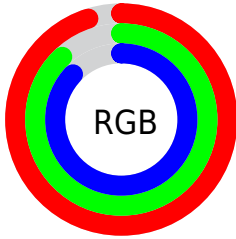

Distribution

- Red (95%)
- Green (88%)
- Blue (87%)