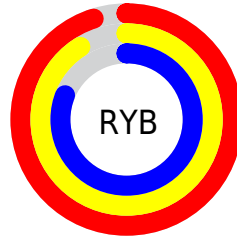

- Red (95%)
- Yellow (91%)
- Blue (81%)