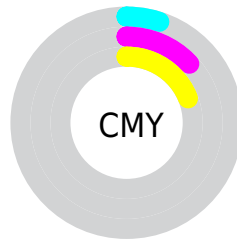

Details

The RYB color **241, 232, 206** is a light color, and the websafe version is hex **CCCCCC**. A complement of this color would be **206, 219, 241**, and the grayscale version is **225, 225, 225**.

A 20% lighter version of the original color is **255, 255, 255**, and **185, 176, 152** is the 20% darker color. If you saturate the color by 10%, you get **241, 225, 182**, and if you desaturate by 10%, it is **241, 239, 230**.

Distribution

- Red (95%)
- Green (87%)
- Blue (81%)

- Red (95%)
- Yellow (91%)
- Blue (81%)

- Cyan (0%)
- Magenta (8%)
- Yellow (15%)
- Black (5%)

- Cyan (5%)
- Magenta (13%)
- Yellow (19%)

Brightness & Saturation Gradients

These gradients show how the RYB color 241, 232, 206 changes by changing the brightness by 10 percent. The first figure shows a shift by +10% for each color and the second figure -10%.

Similar to the brightness gradients but the following saturation gradients show a change of the RYB color 241, 232, 206 by changing the saturation by 10% instead.