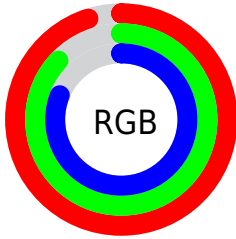

Distribution

- Red (95%)
- Green (87%)
- Blue (81%)