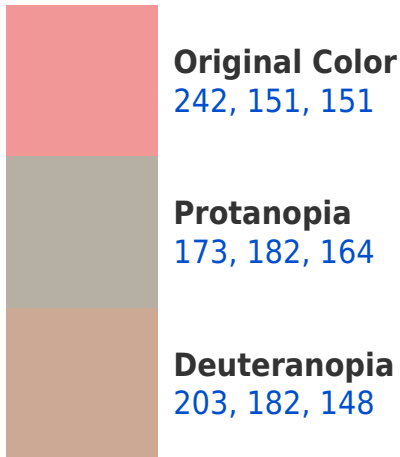

Color Blindness Simulation

Color vision deficiency is a very complex topic, and I could not describe the different causes any better than Wikipedia does, so if you want to learn more, you should check out their [article about color blindness](#).

Dichromacy