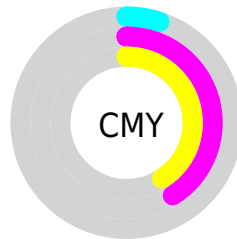

# Details

The RYB color **242, 151, 151** is a light color, and the websafe version is hex **FF9999**. A complement of this color would be **151, 197, 242**, and the grayscale version is **178, 178, 178**.

A 20% lighter version of the original color is **255, 206, 205**, and **183, 99, 100** is the 20% darker color. If you saturate the color by 10%, you get **242, 127, 127**, and if you desaturate by 10%, it is **242, 175, 175**.

# Distribution

- Red (95%)
- Green (59%)
- Blue (59%)

- Red (95%)
- Yellow (59%)
- Blue (59%)

- Cyan (0%)
- Magenta (38%)
- Yellow (38%)
- Black (5%)

- Cyan (5%)
- Magenta (41%)
- Yellow (41%)

# Brightness & Saturation Gradients

These gradients show how the RYB color 242, 151, 151 changes by changing the brightness by 10 percent. The first figure shows a shift by +10% for each color and the second figure -10%.