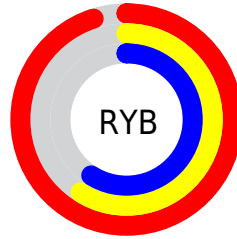

- Red (95%)
- Yellow (59%)
- Blue (59%)