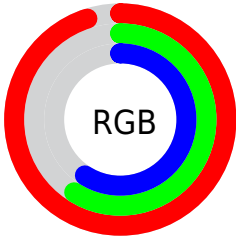

Distribution

- Red (95%)
- Green (59%)
- Blue (59%)