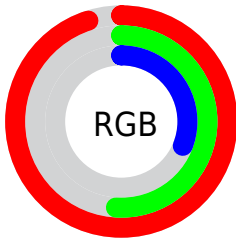

Distribution

- Red (95%)
- Green (51%)
- Blue (31%)