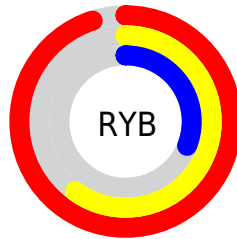

- Red (95%)
- Yellow (60%)
- Blue (31%)