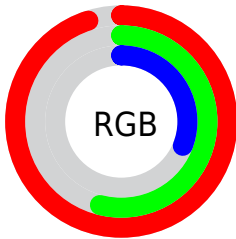

Distribution

- Red (95%)
- Green (54%)
- Blue (31%)