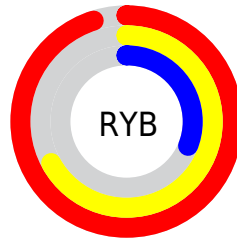

- Red (95%)
- Yellow (67%)
- Blue (31%)