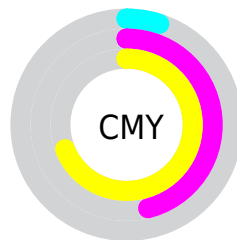

Details

The RYB color **242, 170, 78** is a light color, and the websafe version is hex **FF9966**. The color can be described as light washed orange. A complement of this color would be **78, 142, 242**, and the grayscale version is **162, 162, 162**.

A 20% lighter version of the original color is **255, 251, 129**, and **180, 118, 29** is the 20% darker color. If you saturate the color by 10%, you get **242, 158, 54**, and if you desaturate by 10%, it is **242, 180, 102**.

Distribution

- Red (95%)
- Green (54%)
- Blue (31%)

- Red (95%)
- Yellow (67%)
- Blue (31%)

- Cyan (0%)
- Magenta (43%)
- Yellow (68%)
- Black (5%)

- Cyan (5%)
- Magenta (46%)
- Yellow (69%)

Brightness & Saturation Gradients

These gradients show how the RYB color 242, 170, 78 changes by changing the brightness by 10 percent. The first figure shows a shift by +10% for each color and the second figure -10%.

Similar to the brightness gradients but the following saturation gradients show a change of the RYB color 242, 170, 78 by changing the saturation by 10% instead.