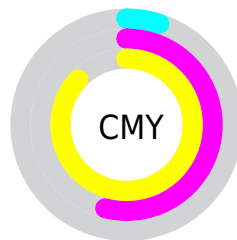

Details

The RYB color **242, 172, 34** is a dark color, and the websafe version is hex **CC6600**. The color can be described as middle washed orange. A complement of this color would be **34, 112, 242**, and the grayscale version is **145, 145, 145**.

A 20% lighter version of the original color is **255, 253, 88**, and **178, 102, 0** is the 20% darker color. If you saturate the color by 10%, you get **242, 162, 10**, and if you desaturate by 10%, it is **242, 182, 58**.

Distribution

- Red (95%)
- Green (46%)
- Blue (13%)

- Red (95%)
- Yellow (67%)
- Blue (13%)

- Cyan (0%)
- Magenta (52%)
- Yellow (86%)
- Black (5%)

- Cyan (5%)
- Magenta (54%)
- Yellow (87%)

Brightness & Saturation Gradients

These gradients show how the RYB color 242, 172, 34 changes by changing the brightness by 10 percent. The first figure shows a shift by +10% for each color and the second figure -10%.

Similar to the brightness gradients but the following saturation gradients show a change of the RYB color 242, 172, 34 by changing the saturation by 10% instead.