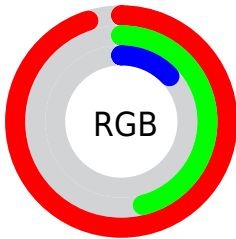

Distribution

- Red (95%)
- Green (46%)
- Blue (13%)