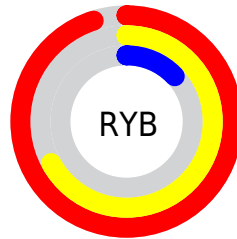

- Red (95%)
- Yellow (67%)
- Blue (13%)