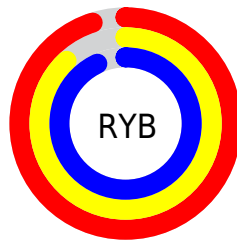

- Red (95%)
- Yellow (88%)
- Blue (93%)