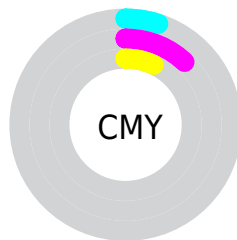

Details

The RYB color **242, 225, 237** is a light color, and the websafe version is hex FFFFFFFF. A complement of this color would be **225, 238, 242**, and the grayscale version is **231, 231, 231**.

A 20% lighter version of the original color is 255, 255, 255, and **186, 170, 181** is the 20% darker color. If you saturate the color by 10%, you get **242, 201, 230**, and if you desaturate by 10%, it is **242, 247, 249**.

Distribution

- Red (95%)
- Green (88%)
- Blue (93%)

- Red (95%)
- Yellow (88%)
- Blue (93%)

- Cyan (0%)
- Magenta (7%)
- Yellow (2%)
- Black (5%)

- Cyan (5%)
- Magenta (12%)
- Yellow (7%)

Brightness & Saturation Gradients

These gradients show how the RYB color 242, 225, 237 changes by changing the brightness by 10 percent. The first figure shows a shift by +10% for each color and the second figure -10%.

Similar to the brightness gradients but the following saturation gradients show a change of the RYB color 242, 225, 237 by changing the saturation by 10% instead.