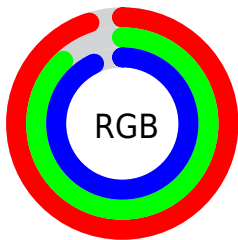

Distribution

- Red (95%)
- Green (88%)
- Blue (93%)