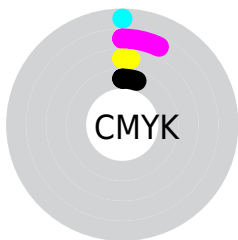

Details

The RYB color **242, 225, 237** is a light color, and the websafe version is hex FFFFFFFF. A complement of this color would be **225, 238, 242**, and the grayscale version is **231, 231, 231**.

A 20% lighter version of the original color is 255, 255, 255, and **186, 170, 181** is the 20% darker color. If you saturate the color by 10%, you get **242, 201, 230**, and if you desaturate by 10%, it is **242, 247, 249**.

Distribution

- Red (95%)
- Green (88%)
- Blue (93%)

- Red (95%)
- Yellow (88%)
- Blue (93%)

- Cyan (0%)
- Magenta (7%)
- Yellow (2%)
- Black (5%)

- Cyan (5%)
- Magenta (12%)
- Yellow (7%)

Brightness & Saturation Gradients