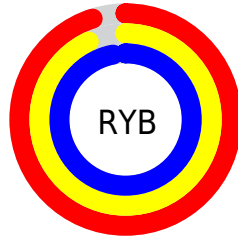

Conversions

Conversions Part 2

Format	Color
R_{YB}	242, 236, 247
Decimal	15920375
CIE Lab	94.13, 3.97, -4.60
CIE LCh	94, 6.073, 310.804
Yxy	85.5836, 0.3099, 0.3180
Android (android.graphics.Color)	4294110455 (0xFF F2EC F7)
YUV	239.0480, 3.9203, 2.5889
Hunter-Lab	92.5114, -0.9716, 0.5921

Details

The RYB color `242, 236, 247` is a light color, and the websafe version is hex `FFFFFF`. A complement of this color would be `236, 247, 242`, and the grayscale version is `239, 239, 239`.

A 20% lighter version of the original color is `255, 255, 255`, and `186, 180, 191` is the 20% darker color. If you saturate the color by 10%, you get `231, 211, 247`, and if you desaturate by 10%, it is `247, 255, 249`.

Distribution

- Red (95%)
- Green (93%)
- Blue (97%)

- Red (95%)
- Yellow (93%)
- Blue (97%)

- Cyan (2%)
- Magenta (4%)
- Yellow (0%)
- Black (3%)

- Cyan (5%)
- Magenta (7%)
- Yellow (3%)

Brightness & Saturation Gradients