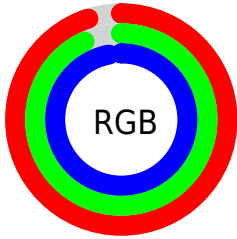

Distribution

- Red (95%)
- Green (93%)
- Blue (97%)