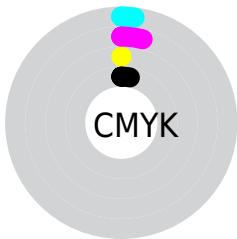

Color

R_YB(242, 236, 247)

Conversions

Conversions Part 1

Format	Color
Hex	F2ECF7
RGB	242, 236, 247
RGB Percent	95%, 93%, 97%
CMY	0.0510, 0.0745, 0.0314
CMYK	0.02, 0.04, 0.00, 0.03
HSL	273°, 41%, 95%
HSV	273°, 4%, 97%
XYZ	83.4019, 85.5836, 100.1192
YIQ	239.0480, 0.0450, 4.6930

Conversions

Conversions Part 2

Format	Color
R_{YB}	242, 236, 247
Decimal	15920375
CIE Lab	94.13, 3.97, -4.60
CIE LCh	94, 6.073, 310.804
Yxy	85.5836, 0.3099, 0.3180
Android (android.graphics.Color)	4294110455 (0xFF F2EC F7)
YUV	239.0480, 3.9203, 2.5889
Hunter-Lab	92.5114, -0.9716, 0.5921

Details

The RYB color `242, 236, 247` is a light color, and the websafe version is hex `FFFFFF`. A complement of this color would be `236, 247, 242`, and the grayscale version is `239, 239, 239`.

A 20% lighter version of the original color is `255, 255, 255`, and `186, 180, 191` is the 20% darker color. If you saturate the color by 10%, you get `231, 211, 247`, and if you desaturate by 10%, it is `247, 255, 249`.

Distribution

- Red (95%)
- Green (93%)
- Blue (97%)

- Red (95%)
- Yellow (93%)
- Blue (97%)

- Cyan (2%)
- Magenta (4%)
- Yellow (0%)
- Black (3%)

- Cyan (5%)
- Magenta (7%)
- Yellow (3%)

Brightness & Saturation Gradients