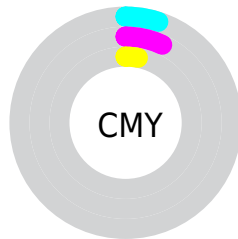

Conversions

Conversions Part 2

Format	Color
R_{YB}	242, 236, 247
Decimal	15920375
CIE Lab	94.13, 3.97, -4.60
CIE LCh	94, 6.073, 310.804
Yxy	85.5836, 0.3099, 0.3180
Android (android.graphics.Color)	4294110455 (0xFF F2EC F7)
YUV	239.0480, 3.9203, 2.5889
Hunter-Lab	92.5114, -0.9716, 0.5921

Details

The RYB color `242, 236, 247` is a light color, and the websafe version is hex `FFFFFF`. A complement of this color would be `236, 247, 242`, and the grayscale version is `239, 239, 239`.

A 20% lighter version of the original color is `255, 255, 255`, and `186, 180, 191` is the 20% darker color. If you saturate the color by 10%, you get `231, 211, 247`, and if you desaturate by 10%, it is `247, 255, 249`.

Distribution

- Red (95%)
- Green (93%)
- Blue (97%)

- Red (95%)
- Yellow (93%)
- Blue (97%)

- Cyan (2%)
- Magenta (4%)
- Yellow (0%)
- Black (3%)

- Cyan (5%)
- Magenta (7%)
- Yellow (3%)

Brightness & Saturation Gradients

These gradients show how the RYB color 242, 236, 247 changes by changing the brightness by 10 percent. The first figure shows a shift by +10% for each color and the second figure -10%.

Similar to the brightness gradients but the following saturation gradients show a change of the RYB color 242, 236, 247 by changing the saturation by 10% instead.