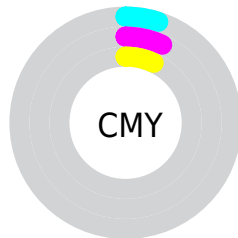

Details

The RYB color **242, 238, 237** is a light color, and the websafe version is hex FFFFFFFF. A complement of this color would be **237, 239, 242**, and the grayscale version is **239, 239, 239**.

A 20% lighter version of the original color is 255, 255, 255, and **186, 182, 181** is the 20% darker color. If you saturate the color by 10%, you get **242, 219, 213**, and if you desaturate by 10%, it is 242, 249, 255.

Distribution

- Red (95%)
- Green (93%)
- Blue (93%)

- Red (95%)
- Yellow (93%)
- Blue (93%)

- Cyan (0%)
- Magenta (2%)
- Yellow (2%)
- Black (5%)

- Cyan (5%)
- Magenta (7%)
- Yellow (7%)

Brightness & Saturation Gradients

These gradients show how the RYB color 242, 238, 237 changes by changing the brightness by 10 percent. The first figure shows a shift by +10% for each color and the second figure -10%.

Similar to the brightness gradients but the following saturation gradients show a change of the RYB color 242, 238, 237 by changing the saturation by 10% instead.