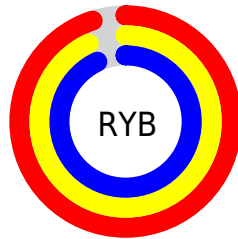

- Red (95%)
- Yellow (93%)
- Blue (93%)