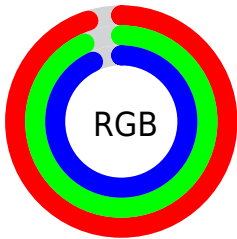

Distribution

- Red (95%)
- Green (93%)
- Blue (93%)