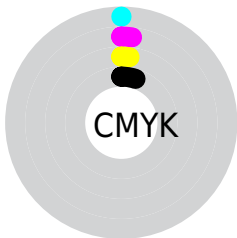

Conversions

Conversions Part 2

Format	Color
RYB	242, 238, 237
Decimal	15920877
CIELab	94.33, 1.25, 0.89
CIElCh	94, 1.534, 35.261
Yxy	86.0437, 0.3160, 0.3298
Android (android.graphics.Color)	4294110957 (0xFFFF2EEED)
YUV	239.0820, -1.0264, 2.5591
Hunter-Lab	92.7598, -3.7073, 5.8818

Details

The RYB color **242, 238, 237** is a light color, and the websafe version is hex FFFFFFFF. A complement of this color would be **237, 239, 242**, and the grayscale version is **239, 239, 239**.

A 20% lighter version of the original color is 255, 255, 255, and **186, 182, 181** is the 20% darker color. If you saturate the color by 10%, you get **242, 219, 213**, and if you desaturate by 10%, it is 242, 249, 255.

Distribution

- Red (95%)
- Green (93%)
- Blue (93%)

- Red (95%)
- Yellow (93%)
- Blue (93%)

- Cyan (0%)
- Magenta (2%)
- Yellow (2%)
- Black (5%)

- Cyan (5%)
- Magenta (7%)
- Yellow (7%)

Brightness & Saturation Gradients