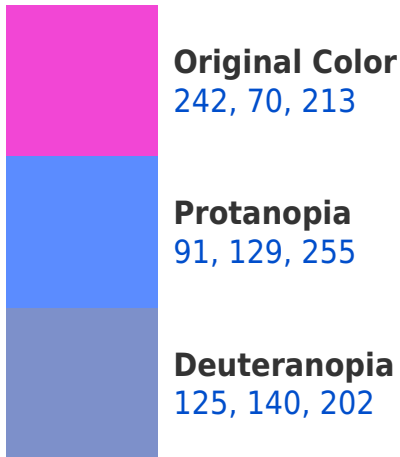

A 20% lighter version of the original color is **255, 132, 255**, and **182, 0, 158** is the 20% darker color. If you saturate the color by 10%, you get **242, 46, 209**, and if you desaturate by 10%, it is **242, 94, 217**.

70, 173, 242

120, 108, 118

184, 0, 153

56, 0, 47

Previews

White Background

This preview shows how the RYB color 242, 70, 213 looks on a white background.

Color Contrast Check

R Y B 242, 70, 213 Background

This preview shows how black text looks on a background with the R Y B color 242, 70, 213.

This preview shows how white text looks on a background with the R Y B color 242, 70, 213.

Dichromacy

Tritanopia
232, 103, 110

Trichromacy

Original Color

242, 70, 213

Protanomaly

146, 115, 240

Deuteranomaly