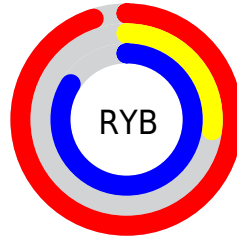

- Red (95%)
- Yellow (27%)
- Blue (84%)