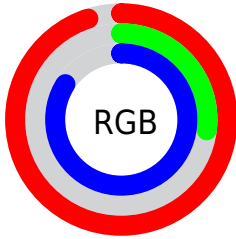

Distribution

- Red (95%)
- Green (27%)
- Blue (84%)