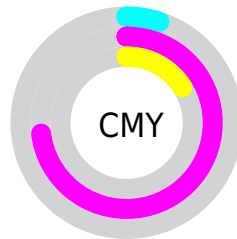

Details

The RYB color **242, 70, 213** is a light color, and the websafe version is hex **FF33CC**. The color can be described as light washed magenta. A complement of this color would be **70, 217, 242**, and the grayscale version is **137, 137, 137**.

A 20% lighter version of the original color is **255, 132, 255**, and **182, 0, 158** is the 20% darker color. If you saturate the color by 10%, you get **242, 46, 209**, and if you desaturate by 10%, it is **242, 94, 217**.

Distribution

- Red (95%)
- Green (27%)
- Blue (84%)

- Red (95%)
- Yellow (27%)
- Blue (84%)

- Cyan (0%)
- Magenta (71%)
- Yellow (12%)
- Black (5%)

- Cyan (5%)
- Magenta (73%)
- Yellow (16%)

Brightness & Saturation Gradients

These gradients show how the RYB color 242, 70, 213 changes by changing the brightness by 10 percent. The first figure shows a shift by +10% for each color and the second figure -10%.

Similar to the brightness gradients but the following saturation gradients show a change of the RYB color 242, 70, 213 by changing the saturation by 10% instead.