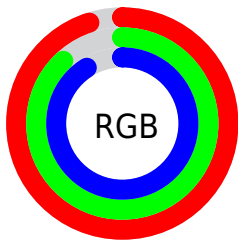

Distribution

- Red (95%)
- Green (88%)
- Blue (91%)