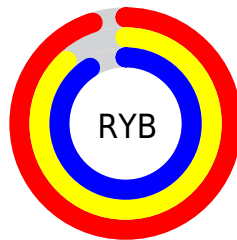

- Red (95%)
- Yellow (88%)
- Blue (91%)