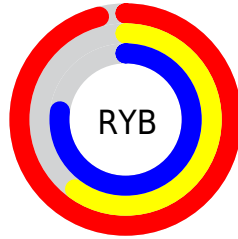

- Red (96%)
- Yellow (60%)
- Blue (77%)