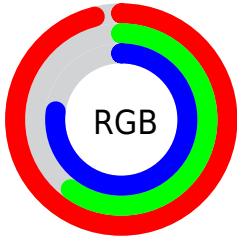

Distribution

- Red (96%)
- Green (60%)
- Blue (77%)