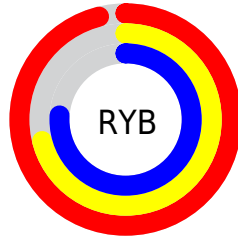

- Red (96%)
- Yellow (71%)
- Blue (76%)