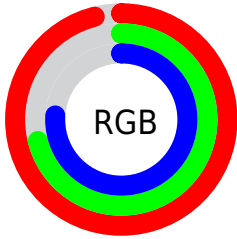

Distribution

- Red (96%)
- Green (71%)
- Blue (76%)