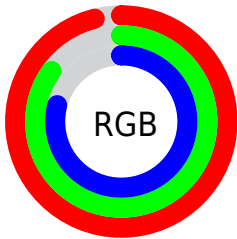

Distribution

- Red (96%)
- Green (85%)
- Blue (79%)