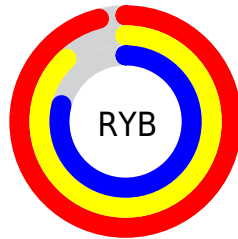

- Red (96%)
- Yellow (88%)
- Blue (79%)