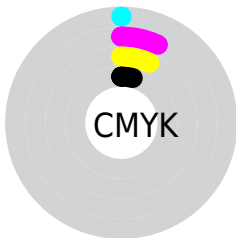

- Cyan (0%)
- Magenta (7%)
- Yellow (7%)
- Black (4%)