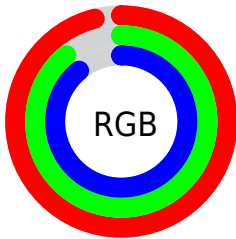

Distribution

- Red (96%)
- Green (89%)
- Blue (89%)