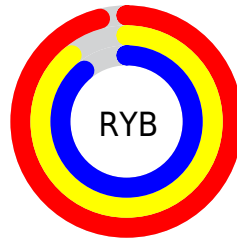

- Red (96%)
- Yellow (89%)
- Blue (89%)