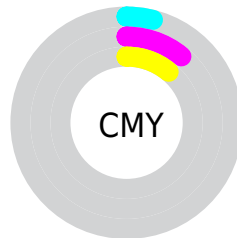

Details

The RYB color **244, 227, 227** is a light color, and the websafe version is hex FFFFFFFF. A complement of this color would be **227, 236, 244**, and the grayscale version is **232, 232, 232**.

A 20% lighter version of the original color is 255, 255, 255, and **188, 172, 172** is the 20% darker color. If you saturate the color by 10%, you get **244, 203, 203**, and if you desaturate by 10%, it is 244, 248, 251.

Distribution

- Red (96%)
- Green (89%)
- Blue (89%)

- Red (96%)
- Yellow (89%)
- Blue (89%)

- Cyan (0%)
- Magenta (7%)
- Yellow (7%)
- Black (4%)

- Cyan (4%)
- Magenta (11%)
- Yellow (11%)

Brightness & Saturation Gradients

These gradients show how the RYB color 244, 227, 227 changes by changing the brightness by 10 percent. The first figure shows a shift by +10% for each color and the second figure -10%.

Similar to the brightness gradients but the following saturation gradients show a change of the RYB color 244, 227, 227 by changing the saturation by 10% instead.