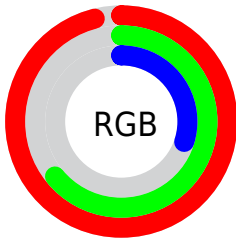

Distribution

- Red (96%)
- Green (64%)
- Blue (30%)