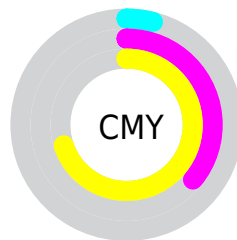

Details

The RYB color **244, 246, 77** is a light color, and the websafe version is hex **FF9933**. The color can be described as light washed orange. A complement of this color would be **77, 133, 246**, and the grayscale version is **178, 178, 178**.

A 20% lighter version of the original color is **183, 255, 129**, and **163, 185, 23** is the 20% darker color. If you saturate the color by 10%, you get **242, 246, 52**, and if you desaturate by 10%, it is **246, 246, 102**.

Distribution

- Red (96%)
- Green (64%)
- Blue (30%)

- Red (96%)
- Yellow (96%)
- Blue (30%)

- Cyan (0%)
- Magenta (34%)
- Yellow (69%)
- Black (4%)

- Cyan (4%)
- Magenta (36%)
- Yellow (70%)

Brightness & Saturation Gradients

These gradients show how the RYB color 244, 246, 77 changes by changing the brightness by 10 percent. The first figure shows a shift by +10% for each color and the second figure -10%.

Similar to the brightness gradients but the following saturation gradients show a change of the RYB color 244, 246, 77 by changing the saturation by 10% instead.