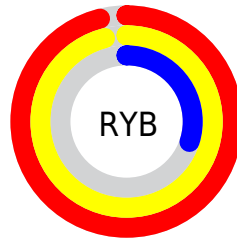

- Red (96%)
- Yellow (96%)
- Blue (30%)