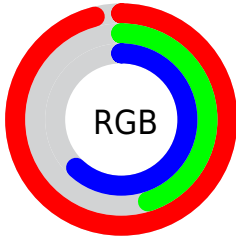

Distribution

- Red (96%)
- Green (45%)
- Blue (62%)