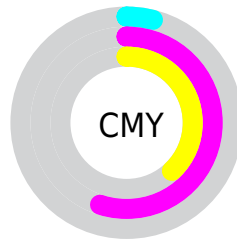

# Details

The RYB color **245, 116, 158** is a light color, and the websafe version is hex **FF6699**. A complement of this color would be **116, 193, 245**, and the grayscale version is **159, 159, 159**.

A 20% lighter version of the original color is **255, 172, 212**, and **185, 61, 107** is the 20% darker color. If you saturate the color by 10%, you get **245, 92, 141**, and if you desaturate by 10%, it is **245, 141, 175**.

# Distribution

- Red (96%)
- Green (45%)
- Blue (62%)

- Red (96%)
- Yellow (45%)
- Blue (62%)

- Cyan (0%)
- Magenta (53%)
- Yellow (36%)
- Black (4%)

- Cyan (4%)
- Magenta (55%)
- Yellow (38%)

# Brightness & Saturation Gradients

These gradients show how the RYB color 245, 116, 158 changes by changing the brightness by 10 percent. The first figure shows a shift by +10% for each color and the second figure -10%.