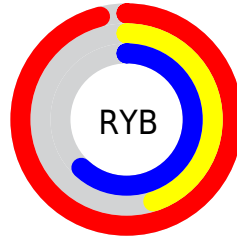

- Red (96%)
- Yellow (45%)
- Blue (62%)