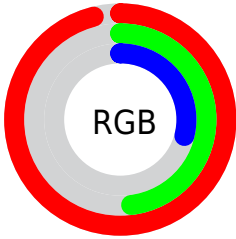

Distribution

- Red (96%)
- Green (48%)
- Blue (29%)