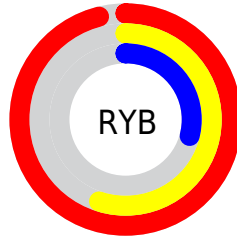

- Red (96%)
- Yellow (55%)
- Blue (29%)