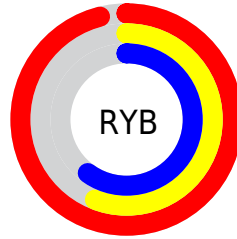

- Red (96%)
- Yellow (56%)
- Blue (60%)