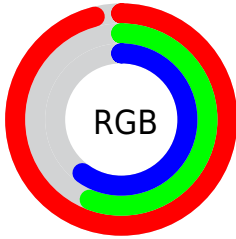

Distribution

- Red (96%)
- Green (56%)
- Blue (60%)