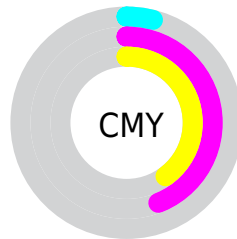

# Details

The RYB color **245, 144, 154** is a light color, and the websafe version is hex **FF9999**. A complement of this color would be **144, 197, 245**, and the grayscale version is **175, 175, 175**.

A 20% lighter version of the original color is **255, 199, 208**, and **186, 91, 103** is the 20% darker color. If you saturate the color by 10%, you get **245, 120, 132**, and if you desaturate by 10%, it is **245, 169, 176**.

# Distribution

- Red (96%)
- Green (56%)
- Blue (60%)

- Red (96%)
- Yellow (56%)
- Blue (60%)

- Cyan (0%)
- Magenta (41%)
- Yellow (37%)
- Black (4%)

- Cyan (4%)
- Magenta (44%)
- Yellow (40%)

# Brightness & Saturation Gradients

These gradients show how the RYB color 245, 144, 154 changes by changing the brightness by 10 percent. The first figure shows a shift by +10% for each color and the second figure -10%.