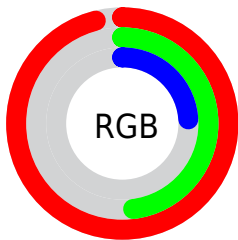

Distribution

- Red (96%)
- Green (48%)
- Blue (24%)