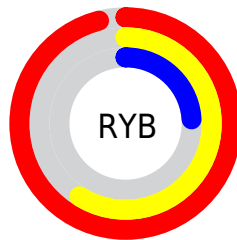

- Red (96%)
- Yellow (59%)
- Blue (24%)