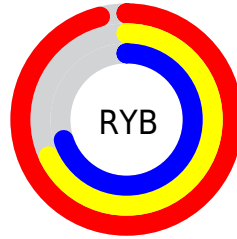

- Red (96%)
- Yellow (68%)
- Blue (70%)