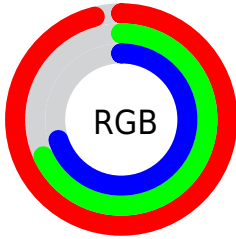

Distribution

- Red (96%)
- Green (68%)
- Blue (70%)