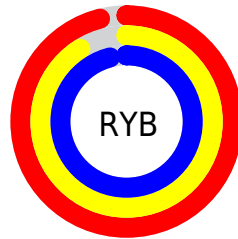

- Red (96%)
- Yellow (91%)
- Blue (96%)