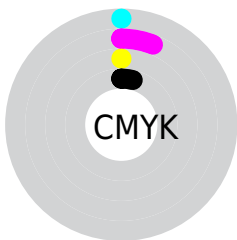

Details

The RYB color **245, 231, 244** is a light color, and the websafe version is hex FFFFFFFF. A complement of this color would be **231, 244, 245**, and the grayscale version is **237, 237, 237**.

A 20% lighter version of the original color is 255, 255, 255, and **189, 175, 188** is the 20% darker color. If you saturate the color by 10%, you get **245, 207, 242**, and if you desaturate by 10%, it is 245, 254, 255.

Distribution

- Red (96%)
- Green (91%)
- Blue (96%)

- Red (96%)
- Yellow (91%)
- Blue (96%)

- Cyan (0%)
- Magenta (6%)
- Yellow (0%)
- Black (4%)

- Cyan (4%)
- Magenta (9%)
- Yellow (4%)

Brightness & Saturation Gradients