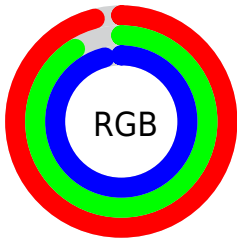

Distribution

- Red (96%)
- Green (91%)
- Blue (96%)