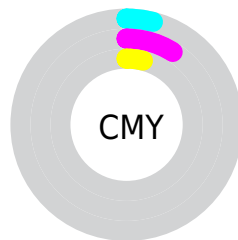

Details

The RYB color **245, 231, 244** is a light color, and the websafe version is hex FFFFFFFF. A complement of this color would be **231, 244, 245**, and the grayscale version is **237, 237, 237**.

A 20% lighter version of the original color is 255, 255, 255, and **189, 175, 188** is the 20% darker color. If you saturate the color by 10%, you get **245, 207, 242**, and if you desaturate by 10%, it is 245, 254, 255.

Distribution

- Red (96%)
- Green (91%)
- Blue (96%)

- Red (96%)
- Yellow (91%)
- Blue (96%)

- Cyan (0%)
- Magenta (6%)
- Yellow (0%)
- Black (4%)

- Cyan (4%)
- Magenta (9%)
- Yellow (4%)

Brightness & Saturation Gradients

These gradients show how the RYB color 245, 231, 244 changes by changing the brightness by 10 percent. The first figure shows a shift by +10% for each color and the second figure -10%.

Similar to the brightness gradients but the following saturation gradients show a change of the RYB color 245, 231, 244 by changing the saturation by 10% instead.