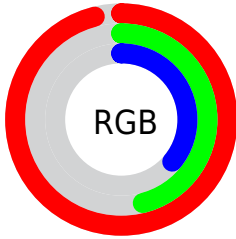

Distribution

- Red (96%)
- Green (46%)
- Blue (36%)