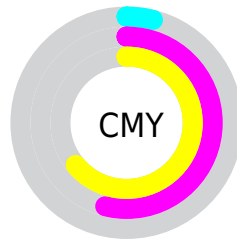

Details

The RYB color **246, 122, 92** is a light color, and the websafe version is hex **FF6666**. The color can be described as light muted orange. A complement of this color would be **92, 162, 246**, and the grayscale version is **153, 153, 153**.

A 20% lighter version of the original color is **255, 182, 143**, and **184, 67, 45** is the 20% darker color. If you saturate the color by 10%, you get **246, 103, 67**, and if you desaturate by 10%, it is **246, 142, 117**.

Distribution

- Red (96%)
- Green (46%)
- Blue (36%)

- Red (96%)
- Yellow (48%)
- Blue (36%)

- Cyan (0%)
- Magenta (52%)
- Yellow (63%)
- Black (4%)

- Cyan (4%)
- Magenta (54%)
- Yellow (64%)

Brightness & Saturation Gradients

These gradients show how the RYB color 246, 122, 92 changes by changing the brightness by 10 percent. The first figure shows a shift by +10% for each color and the second figure -10%.

Similar to the brightness gradients but the following saturation gradients show a change of the RYB color 246, 122, 92 by changing the saturation by 10% instead.