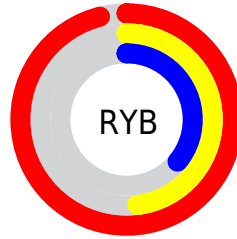

- Red (96%)
- Yellow (48%)
- Blue (36%)